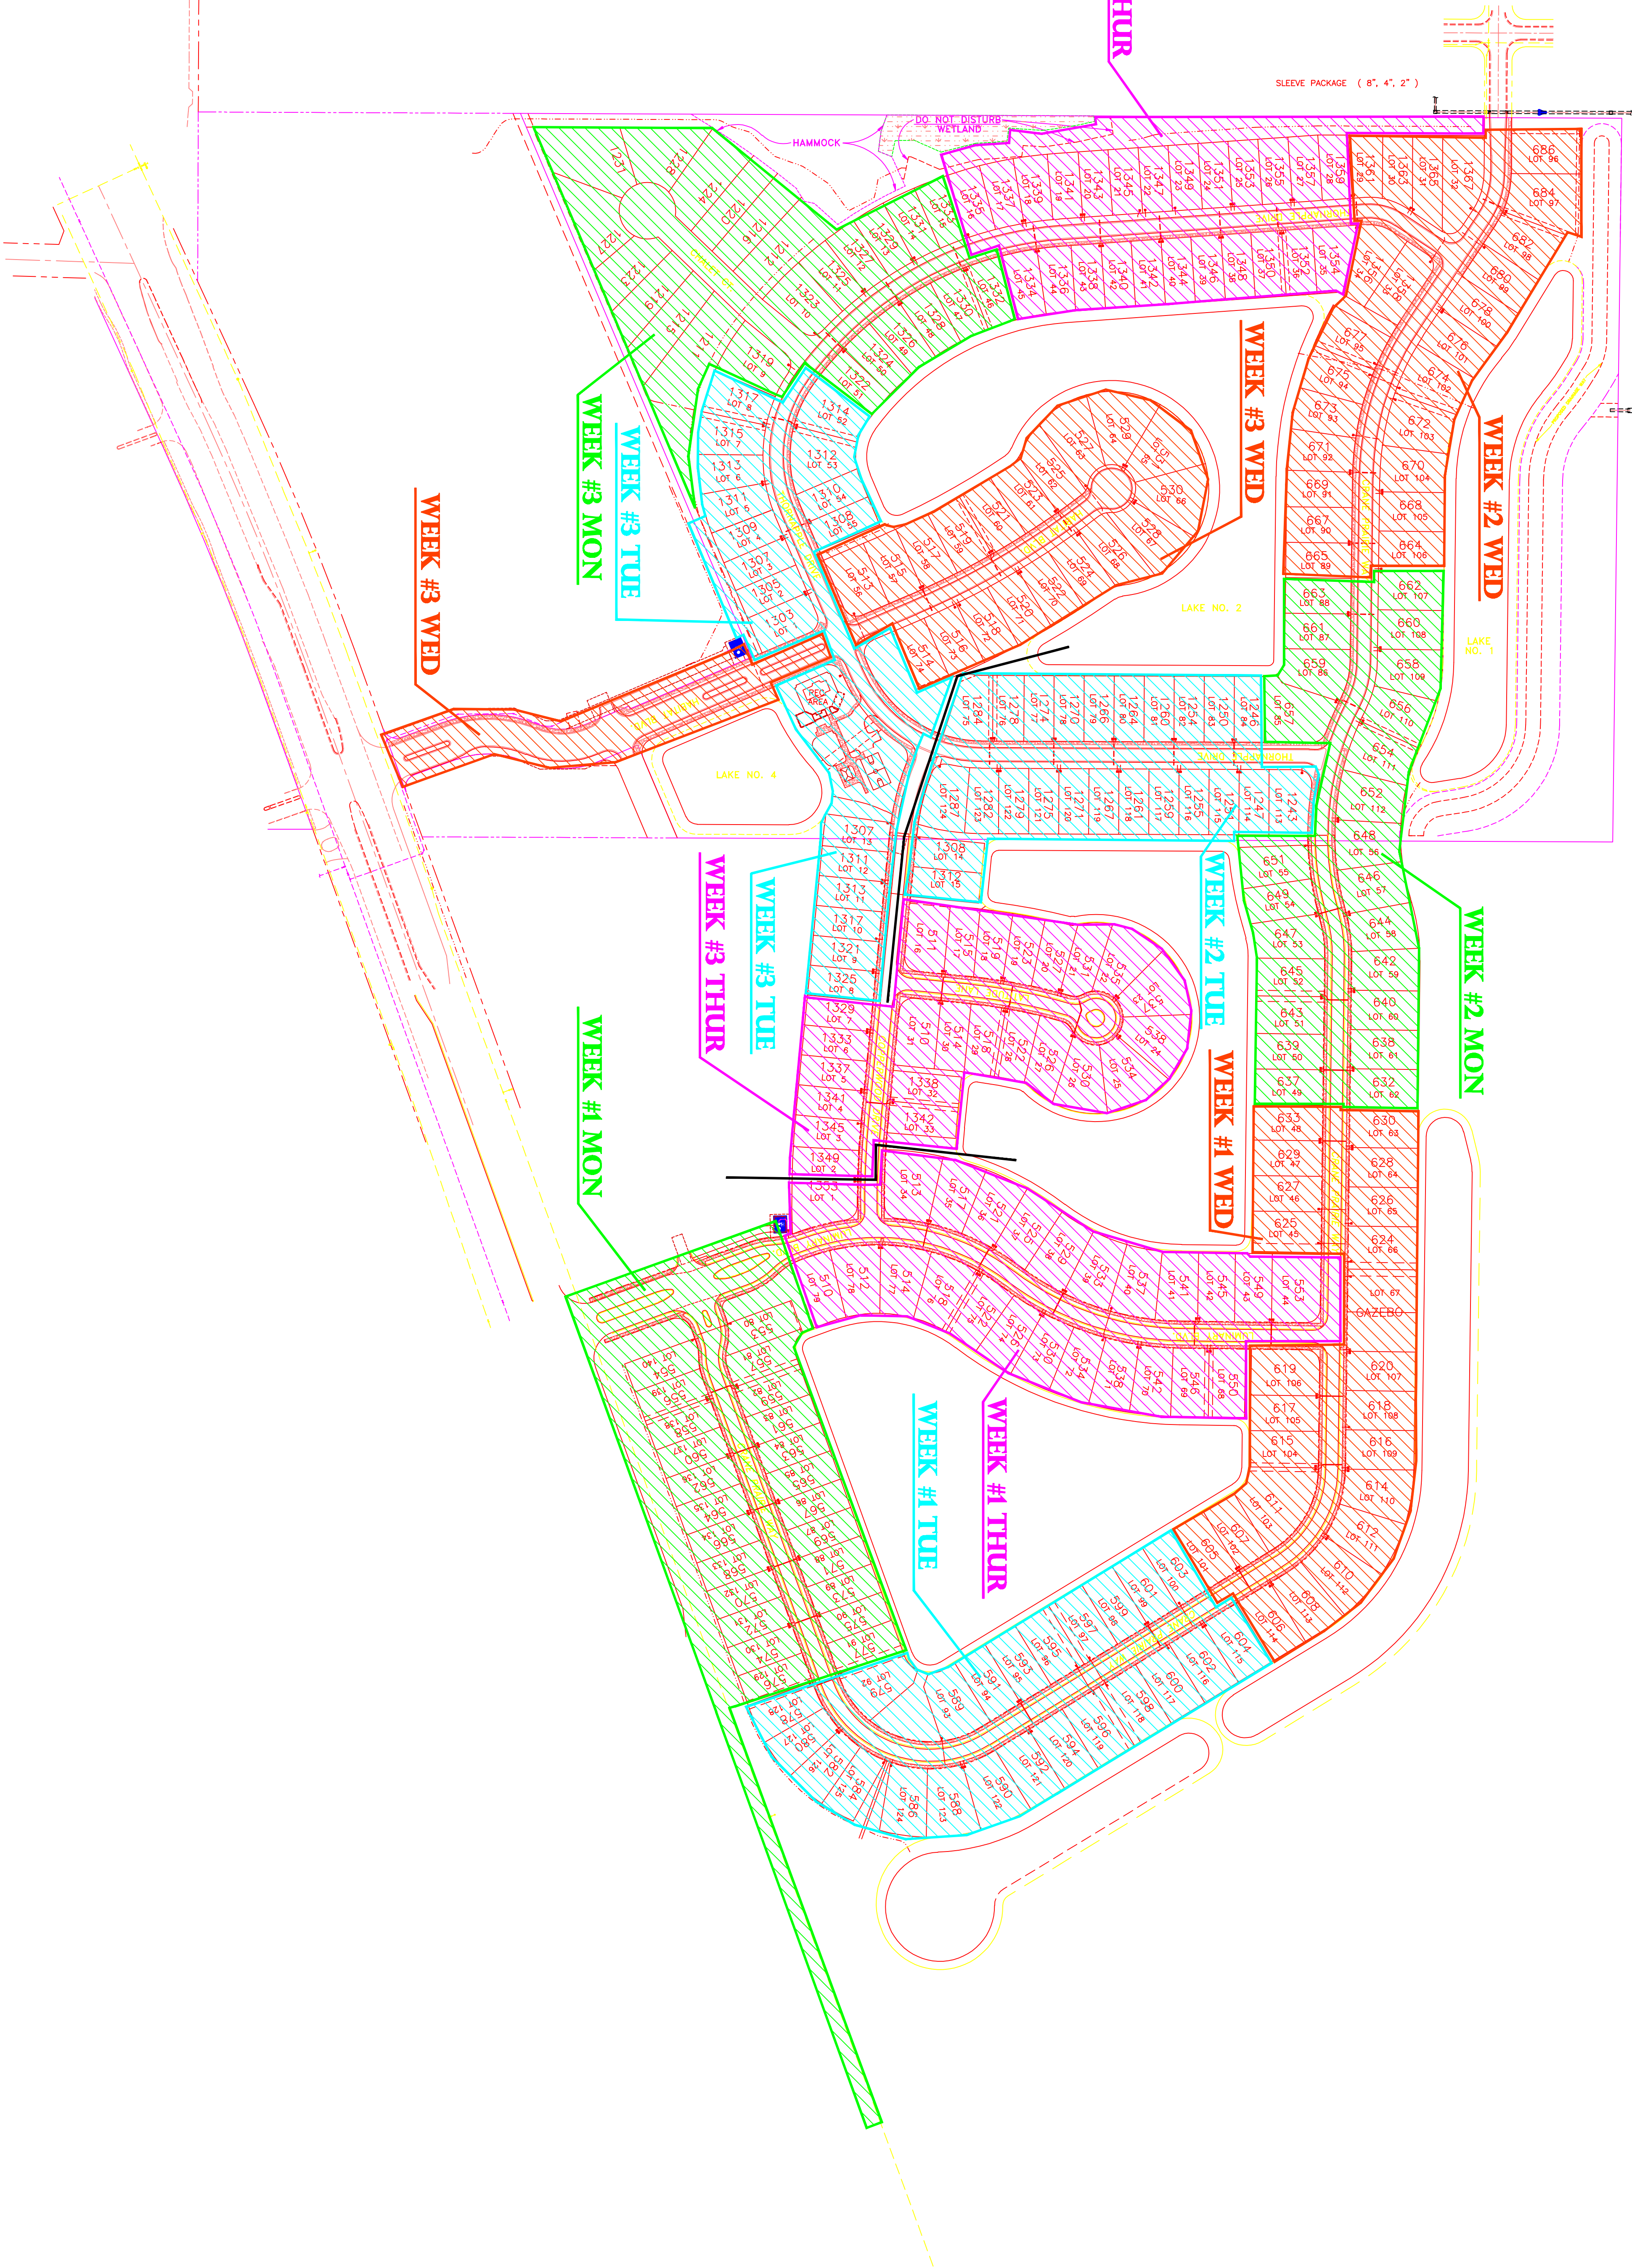

THESE PLANS AND SPECIFICATIONS ARE PROTECTED UNDER FEDERAL COPYRIGHT LAWS. SUNSTATE LANDSCAPING MAINTAINS OWNERSHIP OF SUCH AND ALL RIGHTS AND PRIVILEGES.

LANDSCAPE DESIGN BY:  
**SUN STATE LANDSCAPING**  
 8980 ERIE LANE, PARRISH, FL 34219  
 (941) 776-2897

IRRIGATION SLEEVING  
 LEE WETHERINGTON HOMES  
**WILLOW BEND**

DRAWN BY: MIKE GRIS  
 SCALE: 1" = 150'-0"  
 DATE: 7/15/02  
 REVISED: