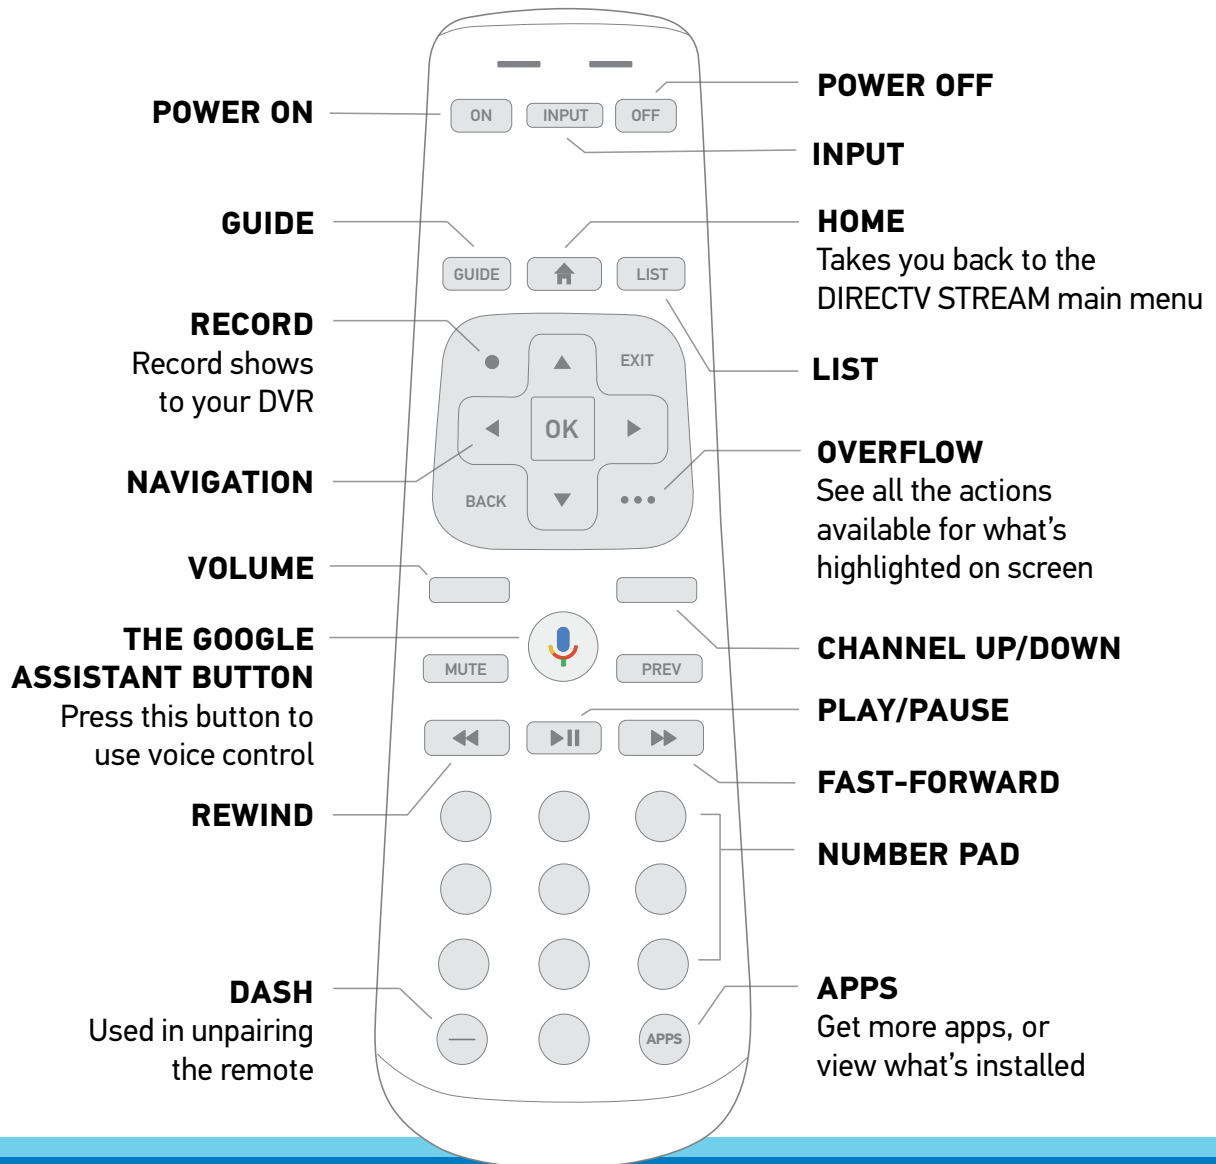

DIRECTV
stream

Device Setup Guide

What's In The Box

REMOTE

DIRECTV STREAM DEVICE

ETHERNET

HDMI

POWER IN

OPTIONAL

Google Account

You can sign in with your Google Account to get more out of your DIRECTV STREAM experience

OPTIONAL

Ethernet Cable

Don't want to use Wi-Fi? You'll need an ethernet cable.

Your DIRECTV STREAM Remote

Get the most out of your DIRECTV STREAM remote

Press  twice to skip ahead 15 seconds.

Press  twice to record the series you're currently watching.

Control the volume of your TV or soundbar with ease.

Set Up Your DIRECTV STREAM Device

1

Plug the HDMI cable into your DIRECTV STREAM Box.

Make sure the HDMI cable is oriented correctly.

2

Plug the other end of the HDMI cable into your TV.

Make sure the HDMI cable is oriented correctly.

3

Using ethernet? Plug it in now.
If not, proceed to 4.