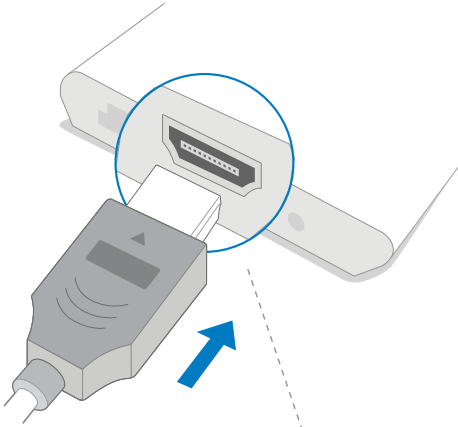

Get the most out of your DIRECTV STREAM remote

Press  twice to skip ahead 15 seconds.

Press  twice to record the series you're currently watching.

Control the volume of your TV or soundbar with ease.

Set Up Your DIRECTV STREAM Device

1

Plug the HDMI cable into your DIRECTV STREAM Box.

Make sure the HDMI cable is oriented correctly.

2

Plug the other end of the HDMI cable into your TV.

Make sure the HDMI cable is oriented correctly.

3

Using ethernet? Plug it in now.
If not, proceed to 4.

Make sure the ethernet cable is oriented correctly.

4

Plug the power supply into the DIRECTV STREAM Box.

Plug the other end into an outlet.

6

Gently remove the slip from the DIRECTV STREAM remote.

5

Switch on your TV with the remote you usually use.