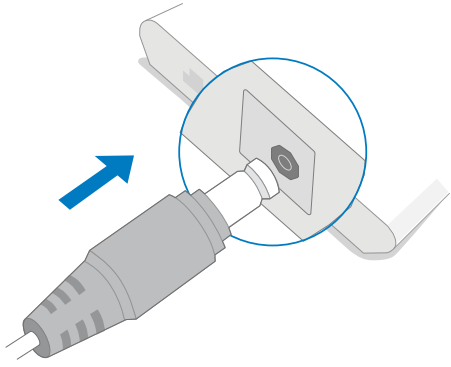

Get the most out of your DIRECTV STREAM remote

Press  twice to skip ahead 15 seconds.

Press  twice to record the series you're currently watching.

Control the volume of your TV or soundbar with ease.

Set Up Your DIRECTV STREAM Device

1

Plug the HDMI cable into your DIRECTV STREAM Box.

Make sure the HDMI cable is oriented correctly.

2

Plug the other end of the HDMI cable into your TV.

Make sure the HDMI cable is oriented correctly.

3

Using ethernet? Plug it in now.
If not, proceed to 4.

Make sure the ethernet cable is oriented correctly.

4

Plug the power supply into the DIRECTV STREAM Box.

Plug the other end into an outlet.

6

Gently remove the slip from the DIRECTV STREAM remote.

5

Switch on your TV with the remote you usually use.