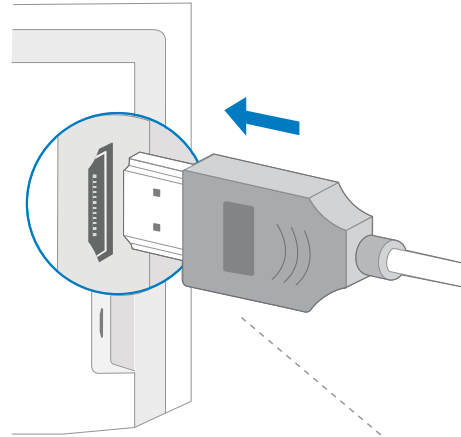

Get the most out of your DIRECTV STREAM remote

Press  twice to skip ahead 15 seconds.

Press  twice to record the series you're currently watching.

Control the volume of your TV or soundbar with ease.

Set Up Your DIRECTV STREAM Device

1

Plug the HDMI cable into your DIRECTV STREAM Box.

Make sure the HDMI cable is oriented correctly.

2

Plug the other end of the HDMI cable into your TV.

Make sure the HDMI cable is oriented correctly.

3

Using ethernet? Plug it in now.
If not, proceed to 4.

Make sure the ethernet cable is oriented correctly.

4

Plug the power supply into the DIRECTV STREAM Box.

Plug the other end into an outlet.

6

Gently remove the slip from the DIRECTV STREAM remote.

5

Switch on your TV with the remote you usually use.