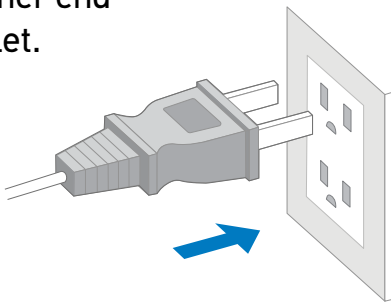

1

Plug the HDMI cable into your DIRECTV STREAM Box.

Make sure the HDMI cable is oriented correctly.

2

Plug the other end of the HDMI cable into your TV.

Make sure the HDMI cable is oriented correctly.

3

Using ethernet? Plug it in now.
If not, proceed to 4.

Make sure the ethernet cable is oriented correctly.

4

Plug the power supply into the DIRECTV STREAM Box.

Plug the other end into an outlet.

6

Gently remove the slip from the DIRECTV STREAM remote.

5

Switch on your TV with the remote you usually use.