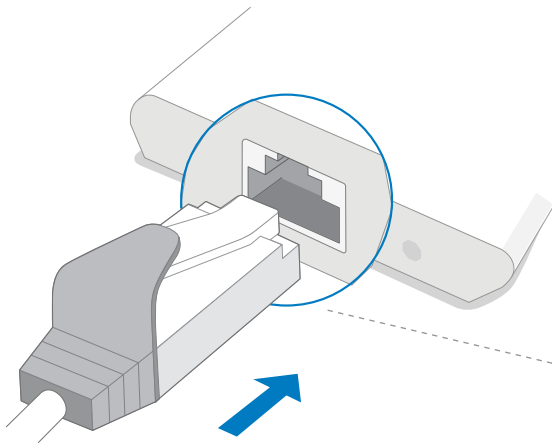

Get the most out of your DIRECTV STREAM remote

Press  twice to skip ahead 15 seconds.

Press  twice to record the series you're currently watching.

Control the volume of your TV or soundbar with ease.

Set Up Your DIRECTV STREAM Device

1

Plug the HDMI cable into your DIRECTV STREAM Box.

Make sure the HDMI cable is oriented correctly.

2

Plug the other end of the HDMI cable into your TV.

Make sure the HDMI cable is oriented correctly.

3

Using ethernet? Plug it in now.
If not, proceed to 4.

Make sure the ethernet cable is oriented correctly.

4

Plug the power supply into the DIRECTV STREAM Box.

Plug the other end into an outlet.

6

Gently remove the slip from the DIRECTV STREAM remote.

5

Switch on your TV with the remote you usually use.